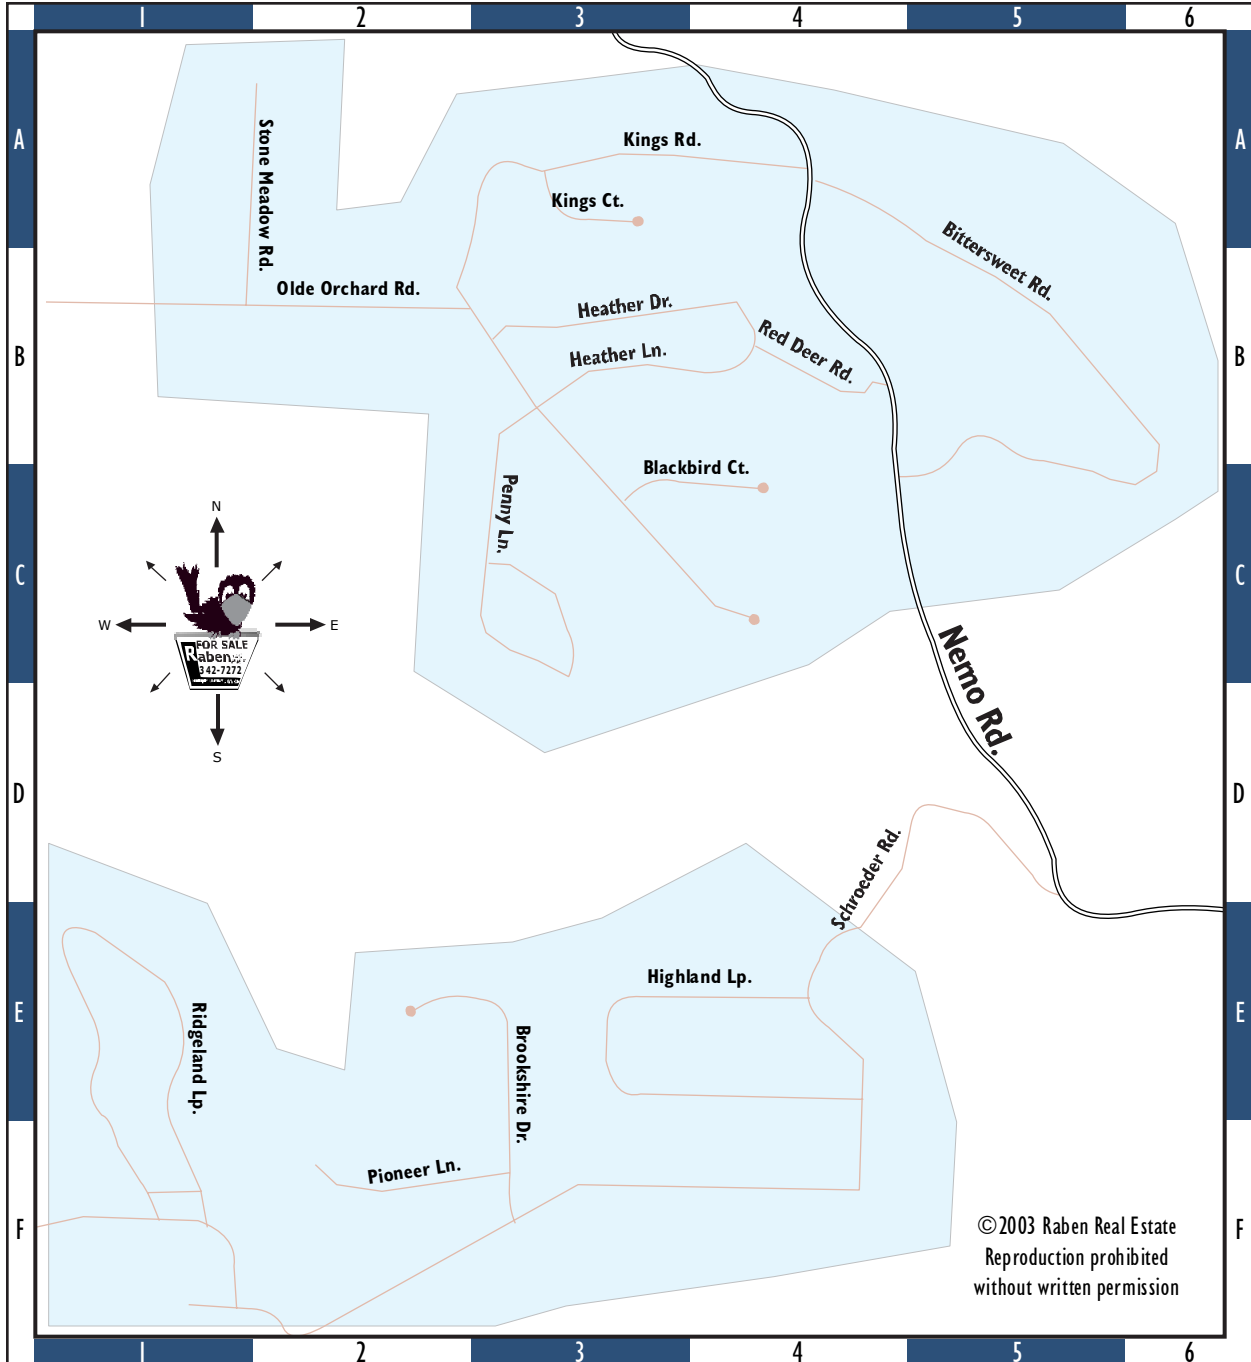

**South Canyon
Country Estates**

57702

Courtesy Of Raben Real Estate I-605-342-7272

Courtesy Of Raben Real Estate I-605-342-7272

©2003 Raben Real Estate
Reproduction prohibited
without written permission

Bittersweet Rd.	A4 - C4	Olde Orchard Rd.	B1 - B2
Blackbird Ct.	C3 - C4	Penny Ln.	B3 - C3
Brookshire Dr.	E2 - F3	Pioneer Ln.	F2 - F3
Heather Dr.	B3 - B4	Red Deer Rd.	B4
Heather Ln.	B3 - B4	Ridgeland Lp.	E1 - F1
Highland Lp.	E3 - E4	Schroeder Rd.	D5 - F2
Kings Ct.	A3	Stone Meadow Rd.	B1 - A2
Kings Rd.	A4		
Nemo Rd.	A3 - E6		