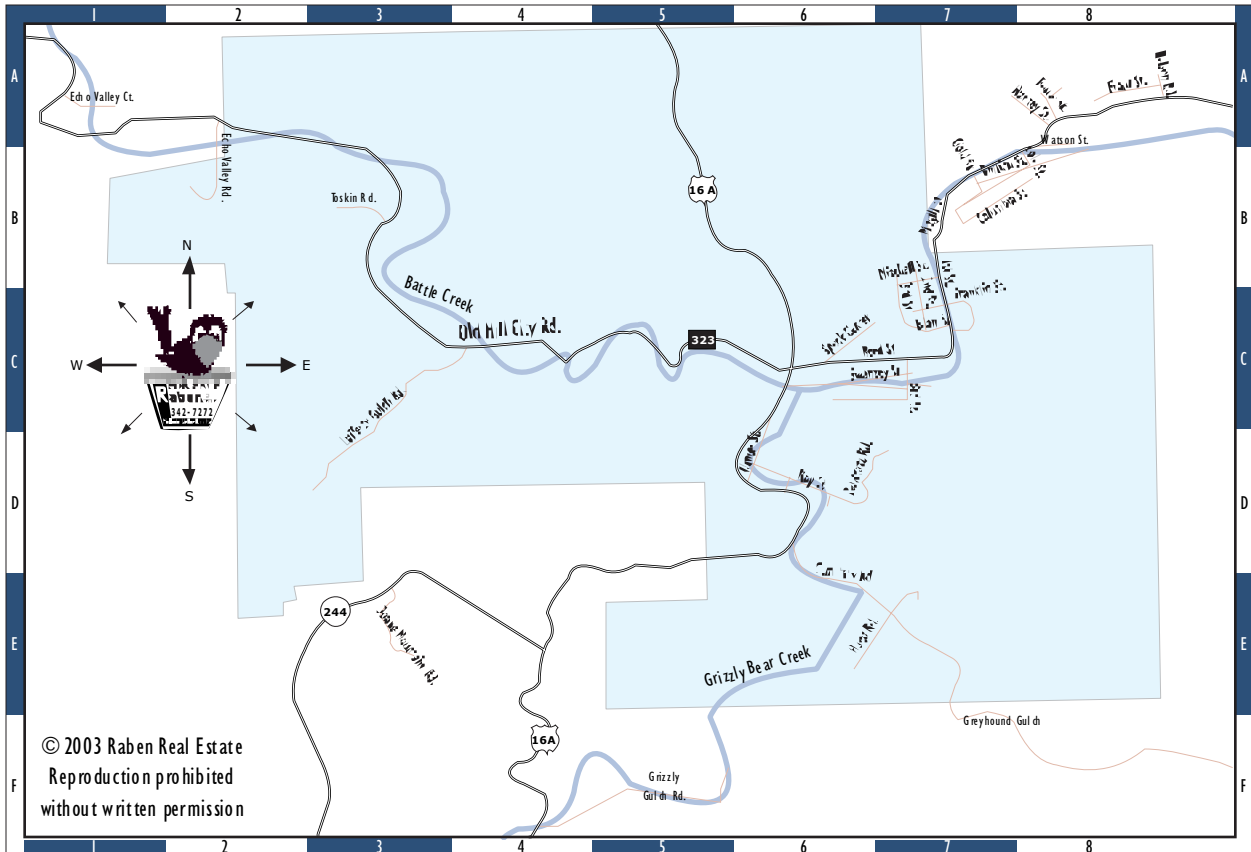

# Keystone

# 57751

Courtesy Of Raben Real Estate 1-605-342-7272

Courtesy Of Raben Real Estate 1-605-342-7272

© 2003 Raben Real Estate  
 Reproduction prohibited  
 without written permission

1st St.	B7 - C7	Lafferty Gulch Rd.	C4 - D3
2nd St.	B7 - C7	Magill St.	B7 - A8
3rd St.	B7 - C7	Mitchell St.	B7
Blair St.	C7	Nelson Rd.	A8
Bullion St.	B7 - B8	Old Hill City Rd.	A1 - C6
Cemetery Rd.	D6 - F7	Pancratz Rd.	D6 - D7
Cole St.	B8	Reed St.	C6 - C7
Columbia St.	B7 - B8	Roy St.	D6
Doane Mountain Rd.	E3	SD 244	E4 - F3
Echo Valley Ct.	A1	Speck Center	C6
Echo Valley Rd.	A2 - B2	Swanzy St.	C6 - C7
Fouse St.	A8	Toskin Rd.	B3
Franklin St.	C7	US 16A	A5 - F4
Front St.	A8	Watson St.	A8
FS 323	A1 - C6	Winter St.	D6 - C6
Gold St.	B7		
Greyhound Gulch	F7 - F8		
Grizzly Gulch Rd.	F4 - F5		
Harney St.	A7 - A8		
Hugo Rd.	E6 - E7		