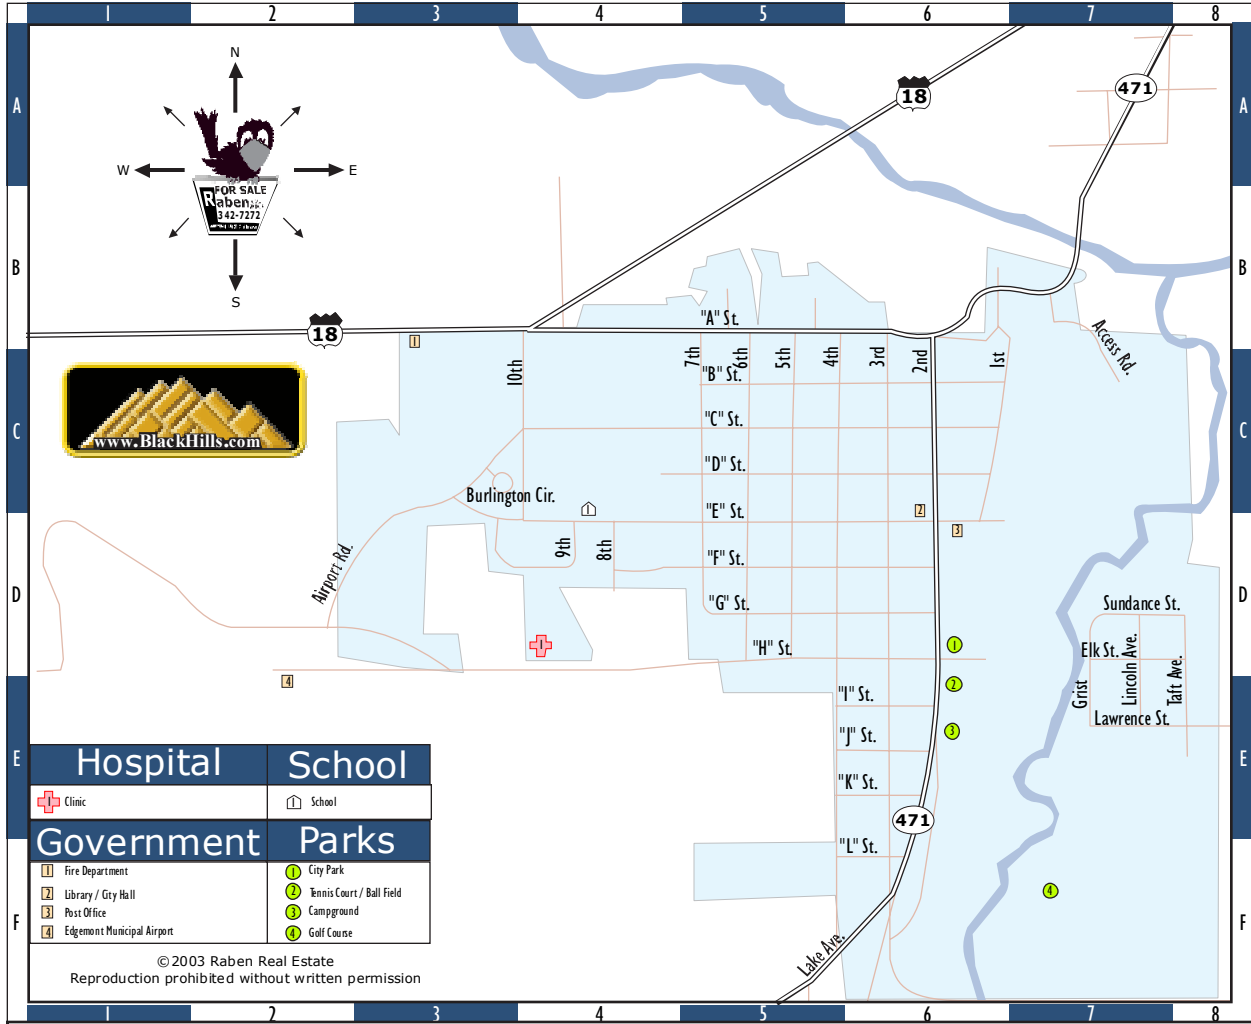

Edgemont

57735

Courtesy Of Raben Real Estate I-605-342-7272

Courtesy Of Raben Real Estate I-605-342-7272

1st	B6 - D6	Access Rd.	B7 - C7
2nd	B6 - F6	Airport Rd.	D2 - C4
3rd	B6 - F6	Burlington Cir.	C3
4th	B5 - F5	Elk St.	D7 - D8
5th	B5 - D5	Grist	D7 - E7
6th	B5 - D5	Lake Ave.	F5 - F6
7th	B5 - D5	Lawrence St.	E7 - E8
8th	D4	Lincoln Ave.	D7 - E7
9th	D3 - D4	SD 471	B4 - A7
10th	B4 - D4	Sundance St.	D7 - D8
"A" St.	B4 - B6	Taft Ave.	D8 - E8
"B" St.	C5 - C6	US 18	B1 - A7
"C" St.	C4 - C6		
"D" St.	C4 - C6		
"E" St.	C3 - D6		
"F" St.	D4 - D6		
"G" St.	D5 - D6		
"H" St.	D2 - D6		
"I" St.	E5 - E6		
"J" St.	E5 - E6		
"K" St.	E5 - E6		
"L" St.	F5 - E6		